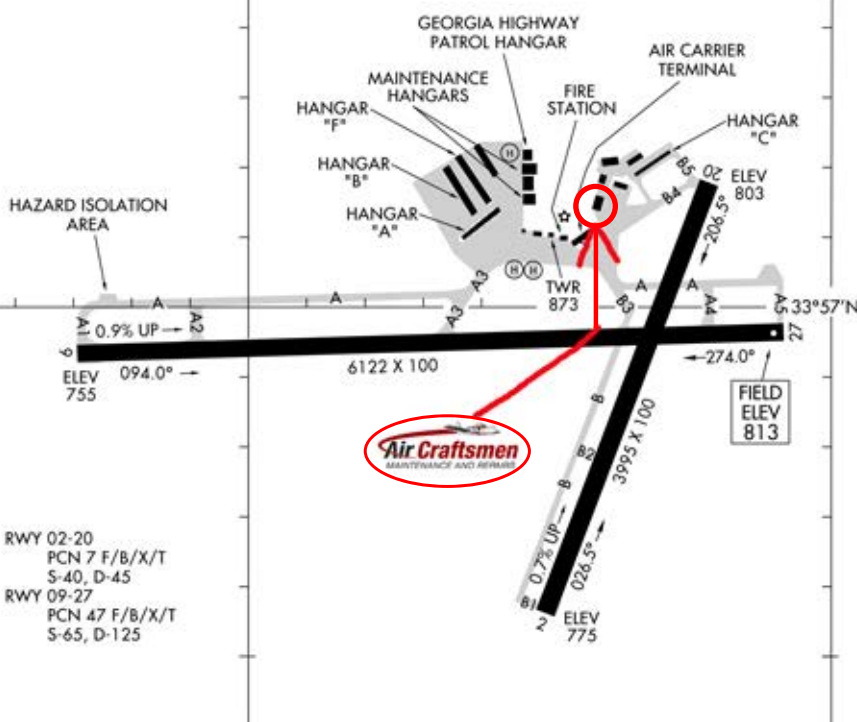

AL-983 (FAA)

ASOS 132.875
ATHENS TOWER★ 126.3 338.275
GND CON 121.8
CLNC DEL 121.8

Not For Navigation

JANUARY 2015
ANNUAL RATE OF CHANGE
0.1° W

CAUTION: BE ALERT TO RUNWAY CROSSING CLEARANCES.
READBACK OF ALL RUNWAY HOLDING INSTRUCTIONS IS REQUIRED.

Not For Navigation

83°20'W

83°19'W

SE-4, 20 JUN 2019 to 18 JUL 2019

SE-4, 20 JUN 2019 to 18 JUL 2019